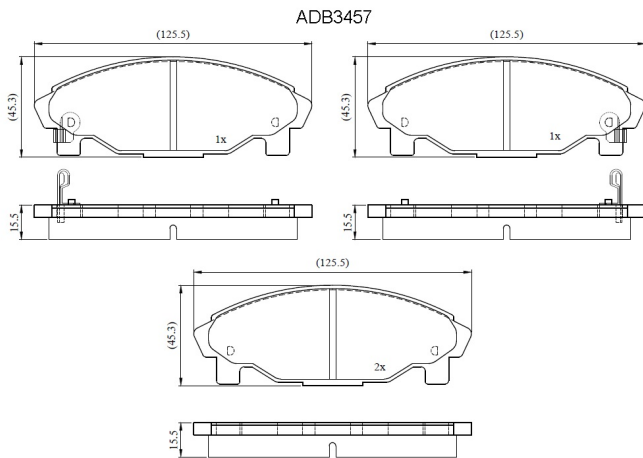

Make: DAIHATSU

Model: Charade Van

Part Number: ADB3457

Vehicle Manufacturing/Engine:

Specifications

Fitting Position	:	Front
Model Date	:	01/93->
Or. Caliper	:	Akebono
WVA	:	21952

FMSI	:	
Length	:	125.5
Width	:	45.3
Thickness	:	15.5