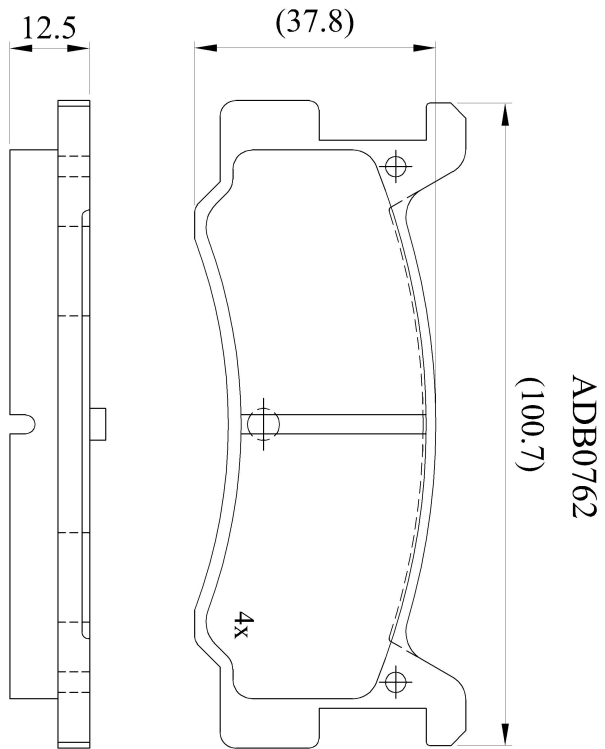

Make: DAIHATSU

Model: Charade

Part Number: ADB0762

Vehicle Manufacturing/Engine:

Specifications

Fitting Position	:	Rear
Model Date	:	01/93->
Or. Caliper	:	Akebono
WVA	:	20008
FMSI	:	
Length	:	101.5
Width	:	42.5
Thickness	:	12.5