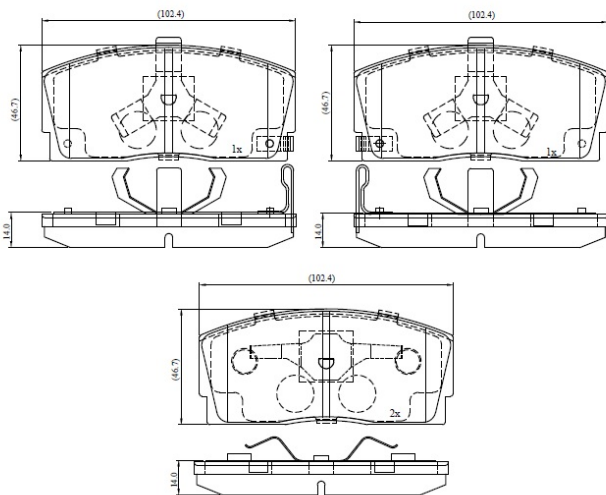

Make: DAIHATSU

Model: Charade

Part Number: ADB3325

Vehicle Manufacturing/Engine:

ADB3325

Specifications

Fitting Position	:	Front
Model Date	:	01/87-01/93
Or. Caliper	:	Sumitomo

WVA	:	21339
FMSI	:	
Length	:	102.4
Width	:	46.7
Thickness	:	14