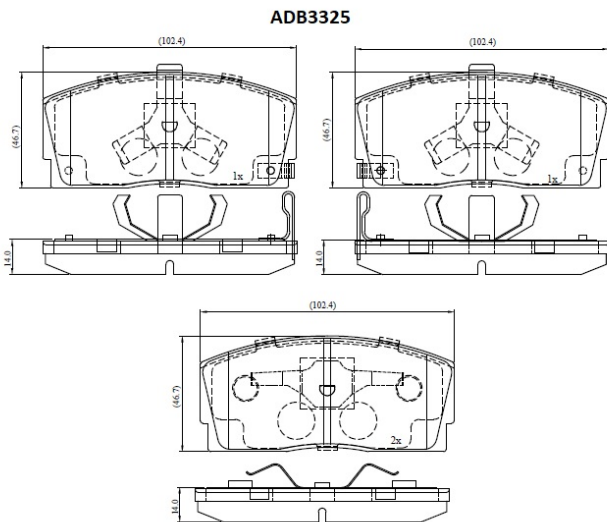

Make: DAIHATSU

Model: Charade

Part Number: ADB3325

Vehicle Manufacturing/Engine:

Specifications

Fitting Position	:	Front
Model Date	:	01/87-01/93
Or. Caliper	:	Sumitomo

WVA	:	21339
FMSI	:	
Length	:	102.4
Width	:	46.7
Thickness	:	14