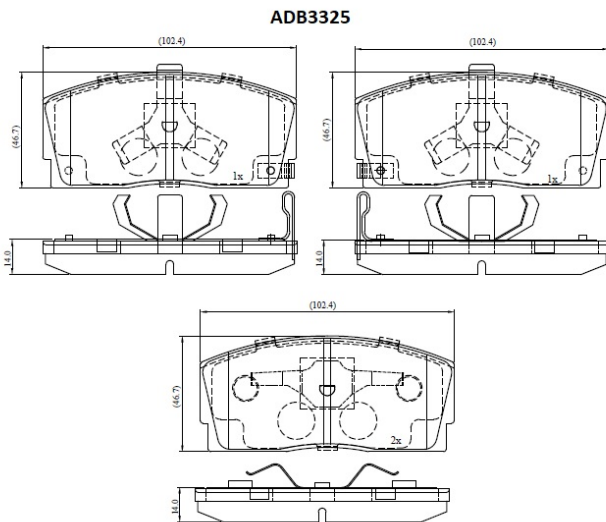

Make: DAIHATSU

Model: Charade

Part Number: ADB3325

Vehicle Manufacturing/Engine:

Specifications

Fitting Position	:	Front
Model Date	:	09/88-01/93
Or. Caliper	:	Sumitomo

WVA	:	21339
FMSI	:	
Length	:	102.4
Width	:	46.7
Thickness	:	14