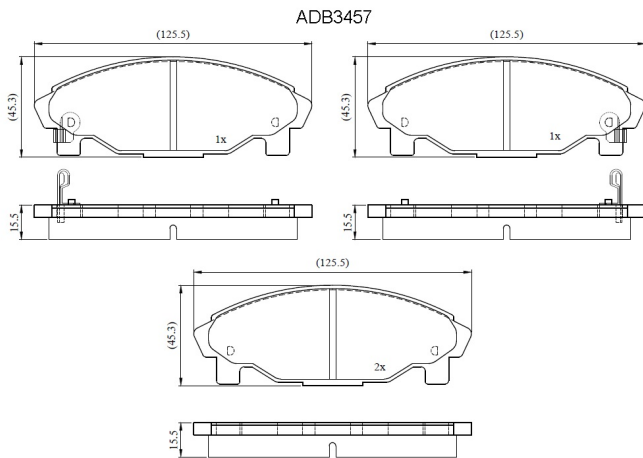

Make: DAIHATSU

Model: Charade

Part Number: ADB3457

Vehicle Manufacturing/Engine:

Specifications

Fitting Position	:	Front
Model Date	:	01/93->
Or. Caliper	:	Akebono
WVA	:	21952

FMSI	:	
Length	:	125.5
Width	:	45.3
Thickness	:	15.5