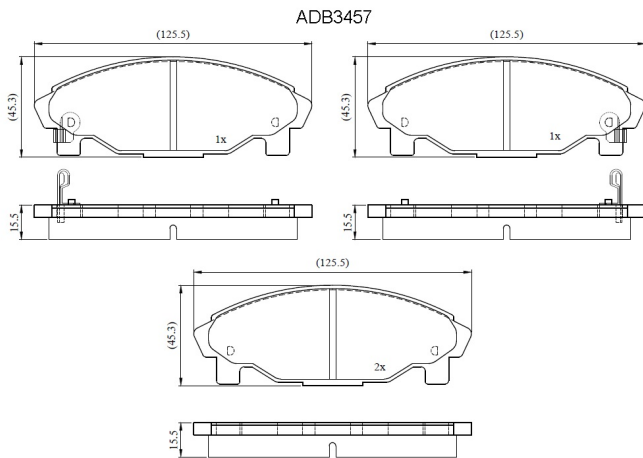

Make: DAIHATSU

Model: Charade

Part Number: ADB3457

Vehicle Manufacturing/Engine:

Specifications

Fitting Position	:	Front
Model Date	:	01/94->
Or. Caliper	:	Akebono
WVA	:	21952

FMSI	:	
Length	:	125.5
Width	:	45.3
Thickness	:	15.5