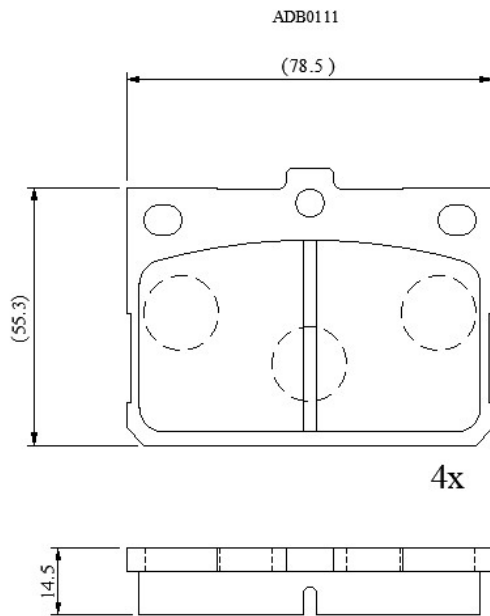

Make: DAIHATSU

Model: Charment

Part Number: ADB0111

Vehicle Manufacturing/Engine:

Specifications

Fitting Position	:	Front
Model Date	:	08/83-08/89
Or. Caliper	:	Sumitomo
WVA	:	20703
FMSI	:	
Length	:	78.5
Width	:	59.5
Thickness	:	14.5