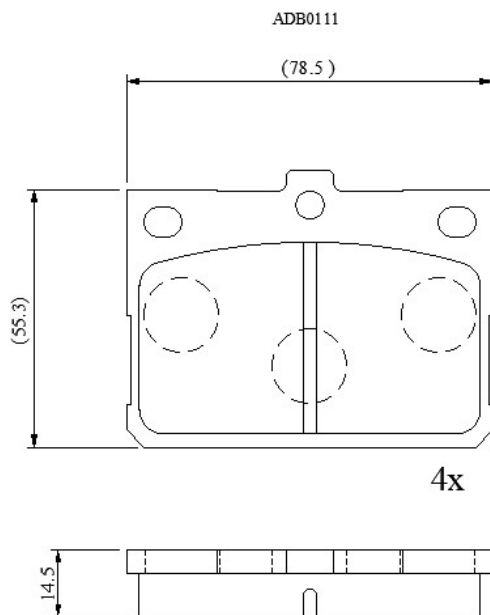

Make: DAIHATSU

Model: Charment

Part Number: ADB0111

Vehicle Manufacturing/Engine:

Specifications

Fitting Position	:	Front
Model Date	:	01/81-08/83
Or. Caliper	:	Sumitomo
WVA	:	20703
FMSI	:	
Length	:	78.5
Width	:	59.5
Thickness	:	14.5