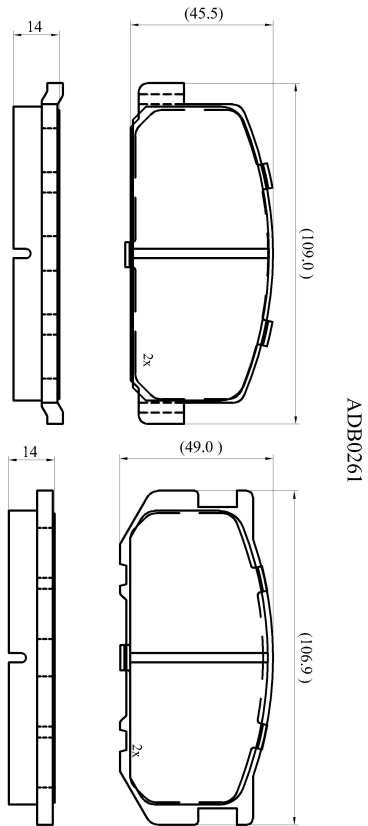

Make: DAIHATSU

Model: Charment

Part Number: ADB0261

Vehicle Manufacturing/Engine:

Specifications

Fitting Position	:	Front
Model Date	:	08/83-08/89
Or. Caliper	:	Akebono
WVA	:	2,08,54,20,856
FMSI	:	
Length	:	106.85/109.0
Width	:	49.0/45.5
Thickness	:	14