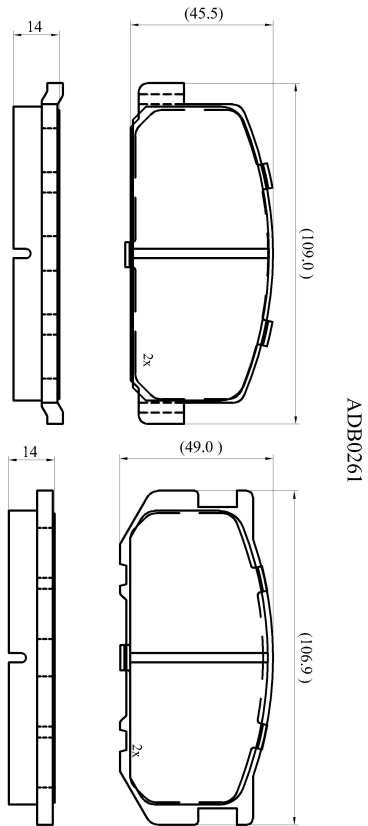

Make: DAIHATSU

Model: Charment

Part Number: ADB0261

Vehicle Manufacturing/Engine:

Specifications

Fitting Position	:	Front
Model Date	:	01/81-08/83
Or. Caliper	:	Akebono
WVA	:	2,08,54,20,856
FMSI	:	
Length	:	106.85/109.0
Width	:	49.0/45.5
Thickness	:	14