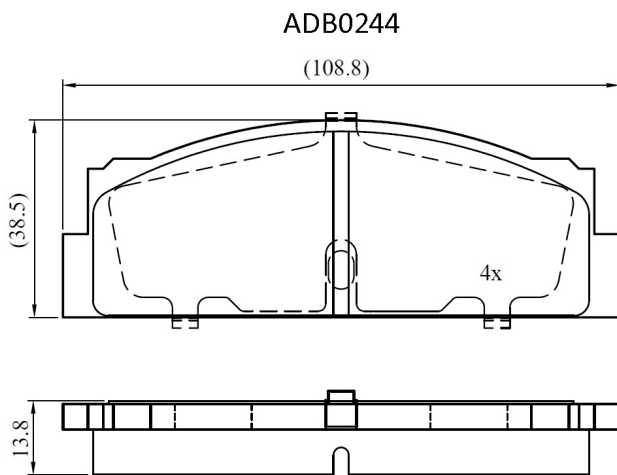

Make: DAIHATSU

Model: Cherry / Pulsar

Part Number: ADB0244

Vehicle Manufacturing/Engine:

Specifications

Fitting Position	:	Front
Model Date	:	01/71-01/77
Or. Caliper	:	Bendix

WVA	:	20073
FMSI	:	
Length	:	108.75
Width	:	38.5
Thickness	:	14