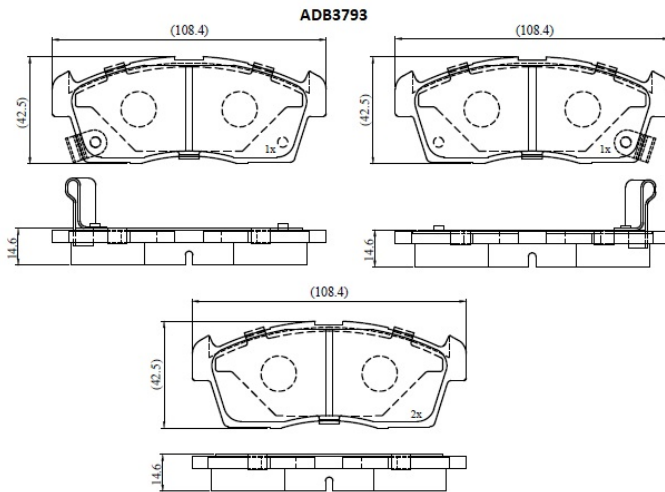

Make: DAIHATSU

Model: Cuore VIII

Part Number: ADB3793

Vehicle Manufacturing/Engine:

Specifications

Fitting Position	:	Front
Model Date	:	04/07->
Or. Caliper	:	Sumitomo

WVA	:	2,35,07,23,508
FMSI	:	
Length	:	109
Width	:	45
Thickness	:	14.8