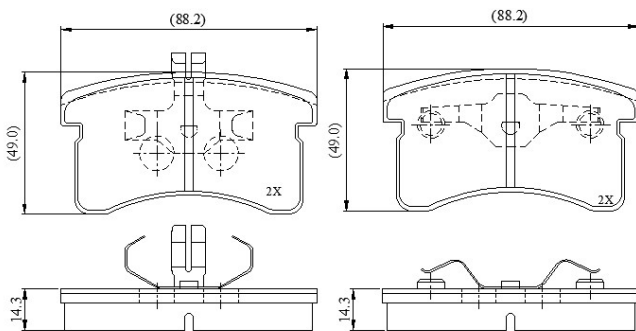

Make: DAIHATSU

Model: Cuore/Domino

Part Number: ADB0572

Vehicle Manufacturing/Engine:

ADB0572

Specifications

Fitting Position	:	Front
Model Date	:	01/90-06/97
Or. Caliper	:	Akebono
WVA	:	21968
FMSI	:	

Length	:	88.2
Width	:	49
Thickness	:	14.3