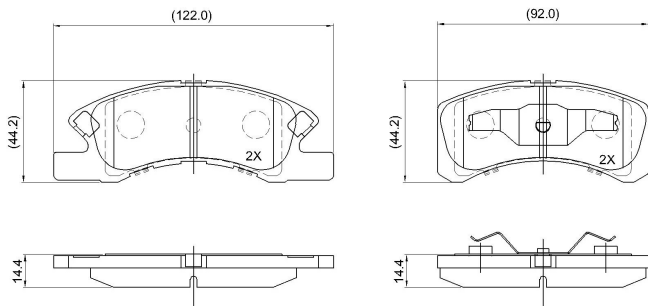

Make: DAIHATSU

Model: CuoreVI, VII, VIII

Part Number: ADB32249

Vehicle Manufacturing/Engine:

ADB32249

Specifications

Fitting Position	:	Front
Model Date	:	03/03-
Or. Caliper	:	
WVA	:	2,42,29,24,230
FMSI	:	

Length	:	92.20/122.10
Width	:	44.4
Thickness	:	15.3