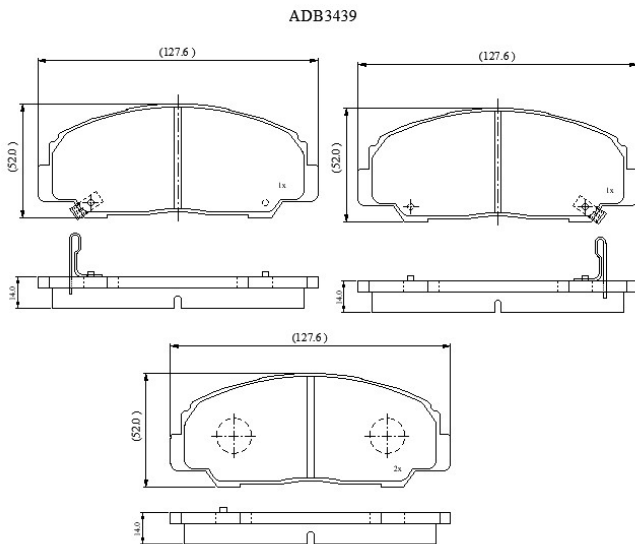

Make: DAIHATSU

Model: Feroza

Part Number: ADB3439

Vehicle Manufacturing/Engine:

Specifications

Fitting Position	:	Front
Model Date	:	09/88->

Or. Caliper	:	Akebono
WVA	:	21967
FMSI	:	
Length	:	127.6
Width	:	52
Thickness	:	14