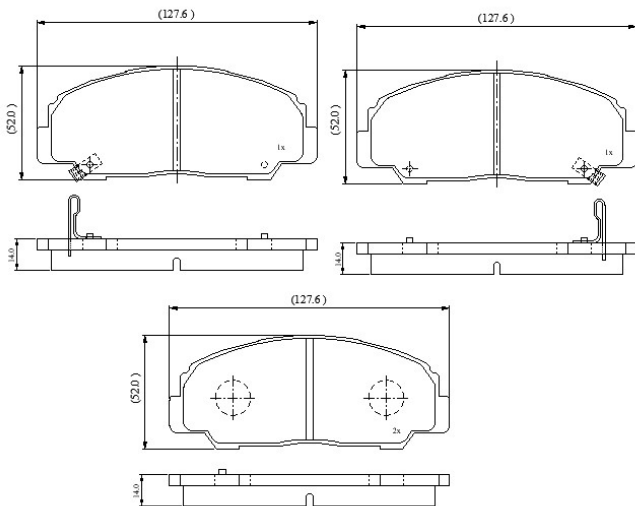

Make: DAIHATSU

Model: Fieldman Pick-Up, Van

Part Number: ADB3439

Vehicle Manufacturing/Engine:

ADB3439

Specifications

Fitting Position	:	Front
Model Date	:	08/93->

Or. Caliper	:	Akebono
WVA	:	21967
FMSI	:	
Length	:	127.6
Width	:	52
Thickness	:	14