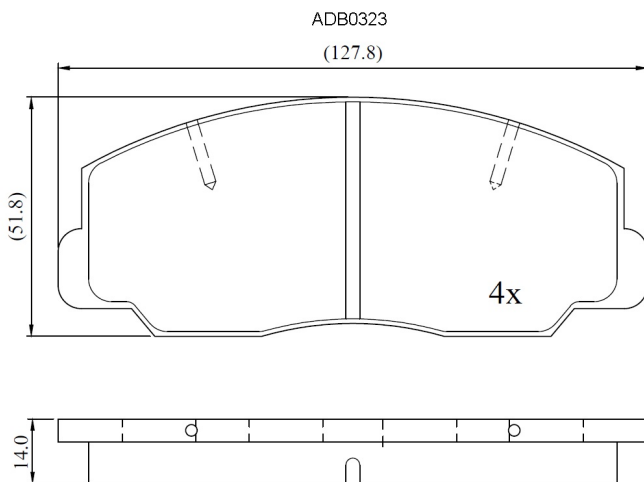

Make: DAIHATSU

Model: Fourtrak / Rocky

Part Number: ADB0323

Vehicle Manufacturing/Engine:

Specifications

Fitting Position	:	Front
Model Date	:	03/85-12/88
Or. Caliper	:	Akebono

WVA	:	21243
FMSI	:	
Length	:	127.8
Width	:	51.8
Thickness	:	14