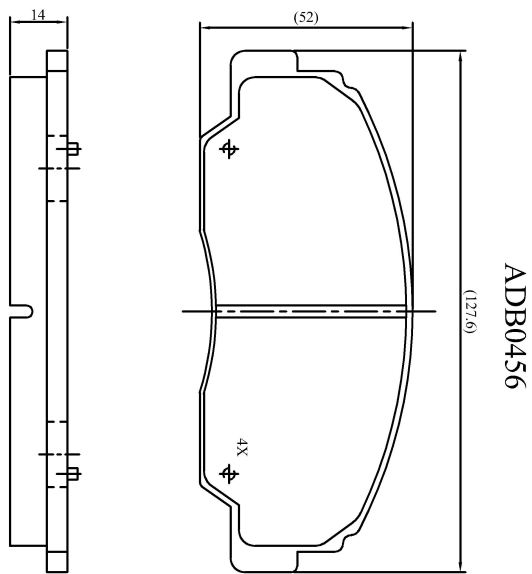

Make: DAIHATSU

Model: Fourtrak / Rocky

Part Number: ADB0456

Vehicle Manufacturing/Engine:

Specifications

Fitting Position	:	Front
Model Date	:	12/88-10/89
Or. Caliper	:	Akebono
WVA	:	21712
FMSI	:	
Length	:	127.3
Width	:	51.8
Thickness	:	14