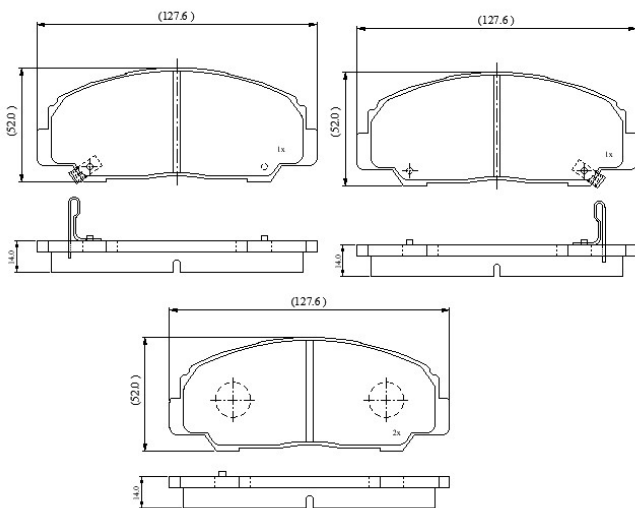

Make: DAIHATSU

Model: Fourtrak / Rocky

Part Number: ADB3439

Vehicle Manufacturing/Engine:

ADB3439

Specifications

Fitting Position	:	Front
Model Date	:	10/89-08/93

Or. Caliper	:	Akebono
WVA	:	21967
FMSI	:	
Length	:	127.6
Width	:	52
Thickness	:	14