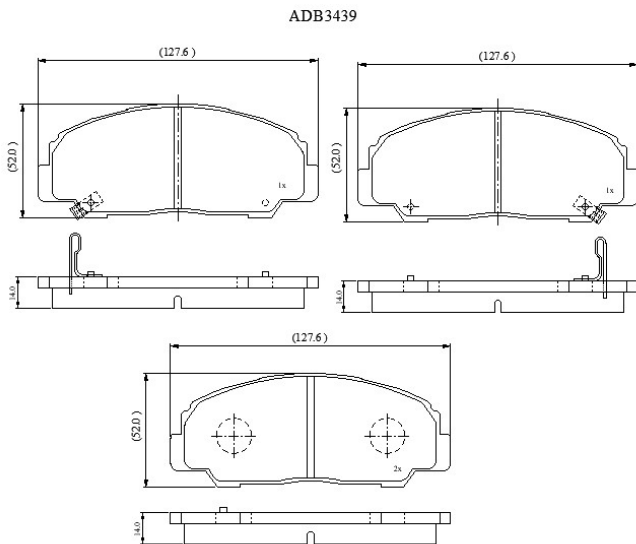

Make: DAIHATSU

Model: Fourtrak / Rocky

Part Number: ADB3439

Vehicle Manufacturing/Engine:

Specifications

Fitting Position	:	Front
Model Date	:	08/93->

Or. Caliper	:	Akebono
WVA	:	21967
FMSI	:	
Length	:	127.6
Width	:	52
Thickness	:	14