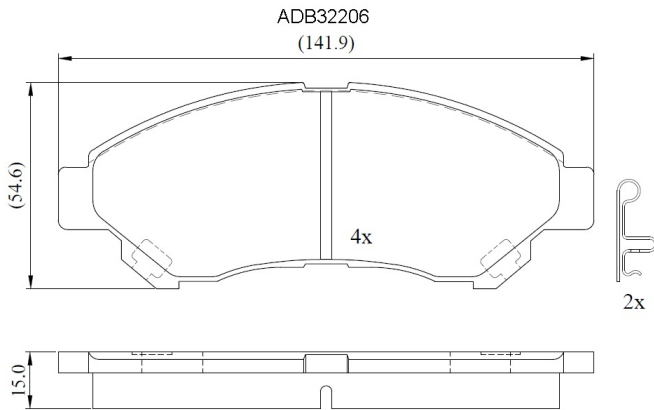

Make: DAIHATSU

Model: Grand Max

Part Number: ADB32206

Vehicle Manufacturing/Engine:

Specifications

Fitting Position	:	Front
Model Date	:	2007-
Or. Caliper	:	
WVA	:	

FMSI	:	
Length	:	141.9
Width	:	54.6
Thickness	:	15