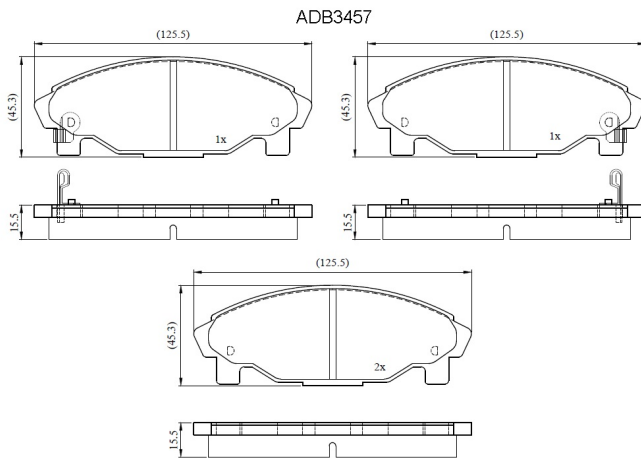

Make: DAIHATSU

Model: Grand Move, Grand Move +

Part Number: ADB3457

Vehicle Manufacturing/Engine:

Specifications

Fitting Position	:	Front
Model Date	:	01/97->
Or. Caliper	:	Akebono
WVA	:	21952

FMSI	:	
Length	:	125.5
Width	:	45.3
Thickness	:	15.5