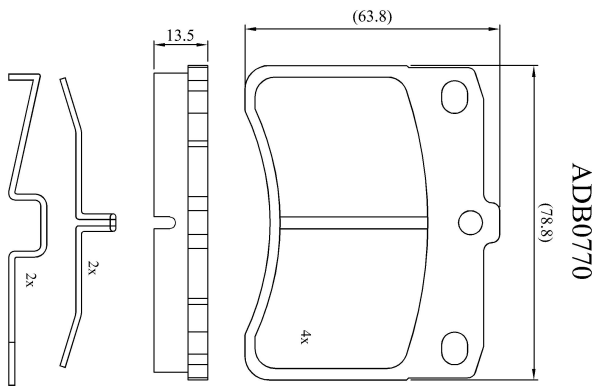

Make: DAIHATSU

Model: Hi-Jet

Part Number: ADB0770

Vehicle Manufacturing/Engine:

Specifications

Fitting Position	:	Front
Model Date	:	03/96-10/98
Or. Caliper	:	Akebono
WVA	:	20780
FMSI	:	
Length	:	78.8
Width	:	63.8
Thickness	:	13.5