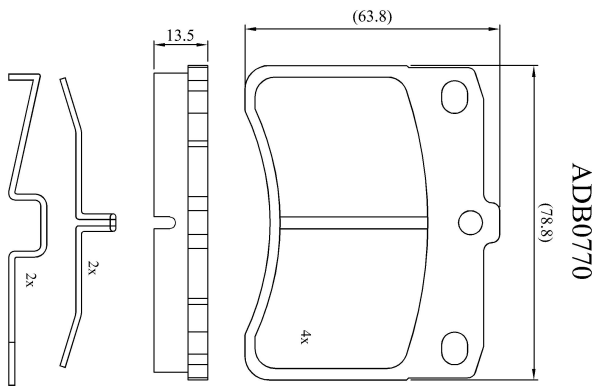

Make: DAIHATSU

Model: Hi-Jet

Part Number: ADB0770

Vehicle Manufacturing/Engine:

Specifications

Fitting Position	:	Front
Model Date	:	10/98->
Or. Caliper	:	Akebono
WVA	:	20780
FMSI	:	
Length	:	78.8
Width	:	63.8
Thickness	:	13.5