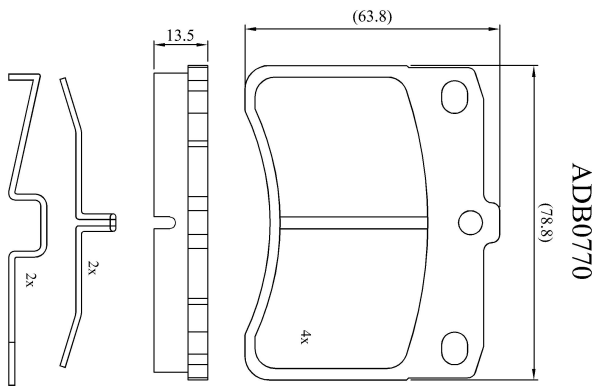

Make: DAIHATSU

Model: Hi-Jet

Part Number: ADB0770

Vehicle Manufacturing/Engine:

Specifications

Fitting Position	:	Front
Model Date	:	07/86-04/89
Or. Caliper	:	Akebono
WVA	:	20780
FMSI	:	
Length	:	78.8
Width	:	63.8
Thickness	:	13.5