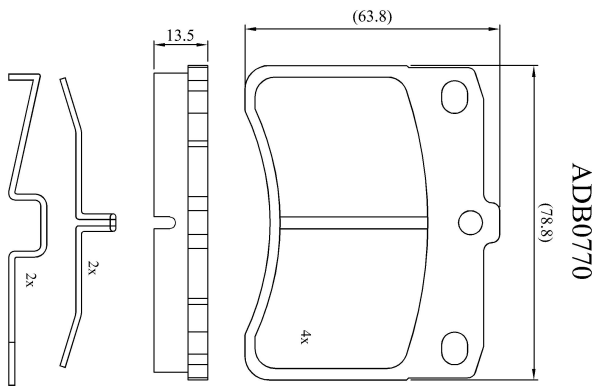

Make: DAIHATSU

Model: Hi-Jet

Part Number: ADB0770

Vehicle Manufacturing/Engine:

Specifications

Fitting Position	:	Front
Model Date	:	07/86-12/92
Or. Caliper	:	Akebono
WVA	:	20780
FMSI	:	
Length	:	78.8
Width	:	63.8
Thickness	:	13.5