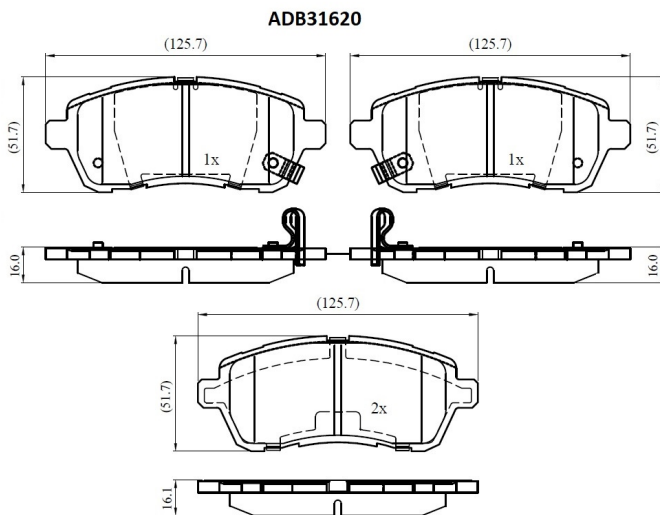

Make: DAIHATSU

Model: Materia

Part Number: ADB31620

Vehicle Manufacturing/Engine:

Specifications

Fitting Position	:	Front
Model Date	:	10/06-->
Or. Caliper	:	Lucas

WVA	:	24,28,32,42,84,24,285
FMSI	:	
Length	:	125.7
Width	:	51.7
Thickness	:	16.8