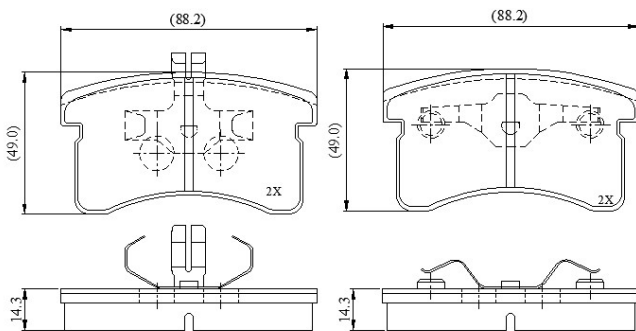

Make: DAIHATSU

Model: Mira

Part Number: ADB0572

Vehicle Manufacturing/Engine:

ADB0572

Specifications

Fitting Position	:	Front
Model Date	:	08/92-10/95
Or. Caliper	:	Akebono
WVA	:	21968
FMSI	:	

Length	:	88.2
Width	:	49
Thickness	:	14.3