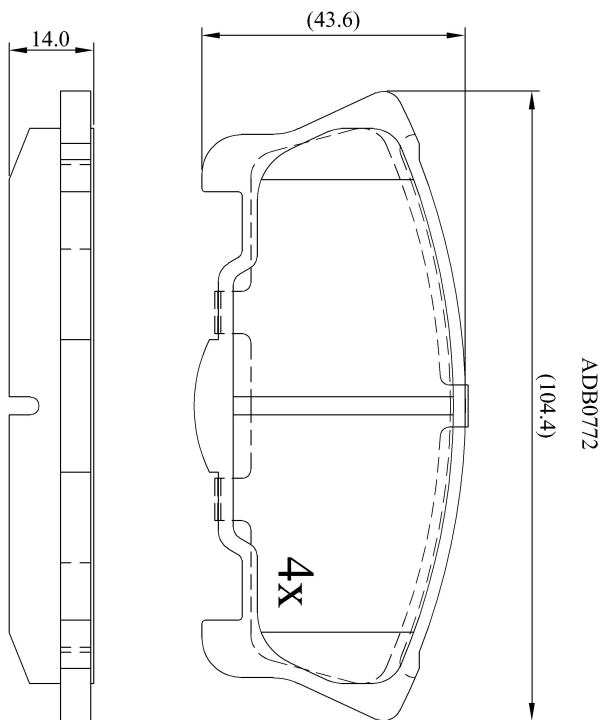

Make: DAIHATSU

Model: Move, Move +

Part Number: ADB0772

Vehicle Manufacturing/Engine:

Specifications

Fitting Position	:	Front
Model Date	:	01/97-11/99
Or. Caliper	:	Akebono
WVA	:	23783
FMSI	:	
Length	:	104.4
Width	:	45
Thickness	:	14