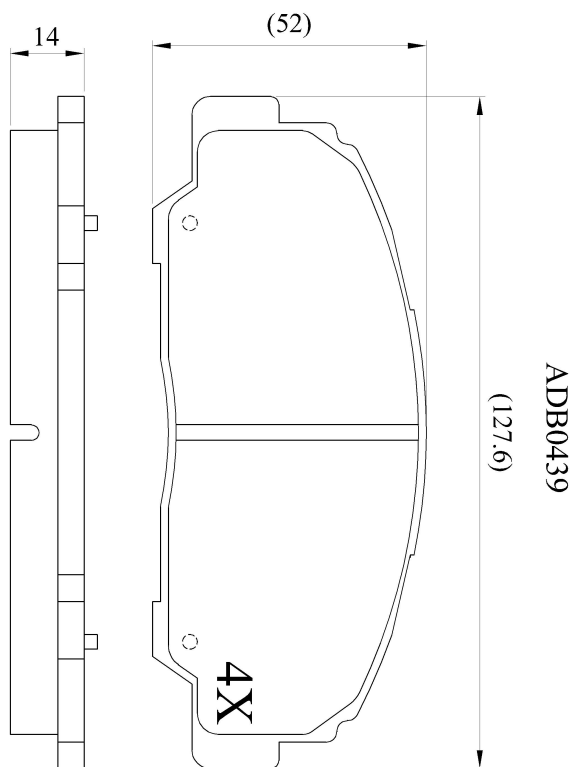

Make: DAIHATSU

Model: Rocky Range

Part Number: ADB0439

Vehicle Manufacturing/Engine:

Specifications

Fitting Position	:	Front
Model Date	:	01/91->
Or. Caliper	:	Akebono
WVA	:	21967
FMSI	:	
Length	:	127.6
Width	:	52
Thickness	:	14