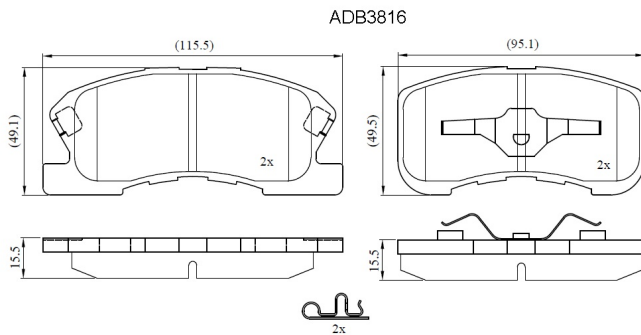

Make: DAIHATSU

Model: Sirion

Part Number: ADB3816

Vehicle Manufacturing/Engine:

Specifications

Fitting Position	:	Front
Model Date	:	2008-
Or. Caliper	:	
WVA	:	23497
FMSI	:	
Length	:	115.5

Width	:	49.1
Thickness	:	15.5