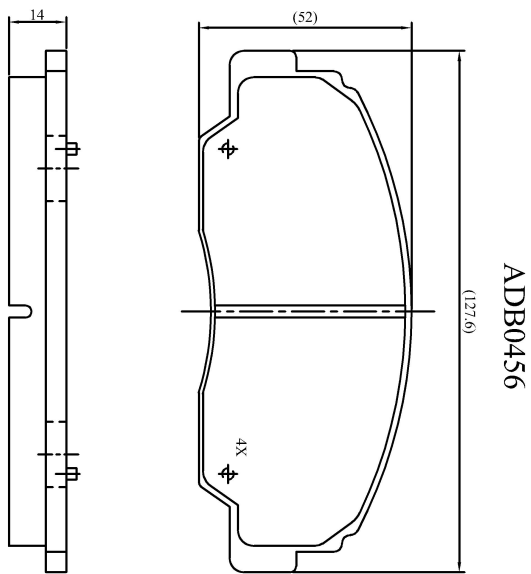

Make: DAIHATSU

Model: Sportrack

Part Number: ADB0456

Vehicle Manufacturing/Engine:

Specifications

Fitting Position	:	Front
Model Date	:	01/88-09/90
Or. Caliper	:	Akebono
WVA	:	21712
FMSI	:	
Length	:	127.3
Width	:	51.8
Thickness	:	14