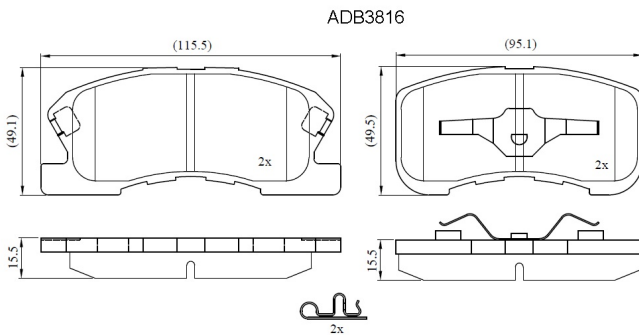

Make: DAIHATSU

Model: STORIA

Part Number: ADB3816

Vehicle Manufacturing/Engine:

Specifications

Fitting Position	:	Front
Model Date	:	1998-2000
Or. Caliper	:	
WVA	:	23497
FMSI	:	
Length	:	115.5

Width	:	49.1
Thickness	:	15.5