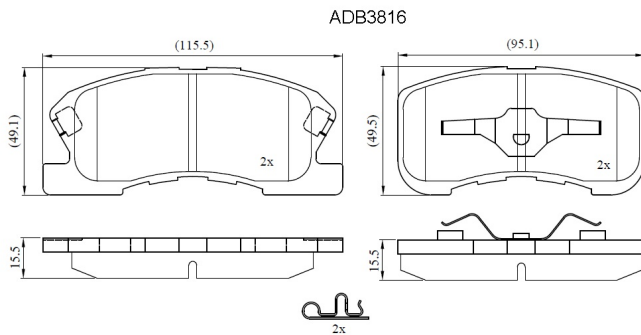

Make: DAIHATSU

Model: STORIA

Part Number: ADB3816

Vehicle Manufacturing/Engine:

Specifications

Fitting Position	:	Front
Model Date	:	2002-2005
Or. Caliper	:	
WVA	:	23497
FMSI	:	
Length	:	115.5

Width	:	49.1
Thickness	:	15.5