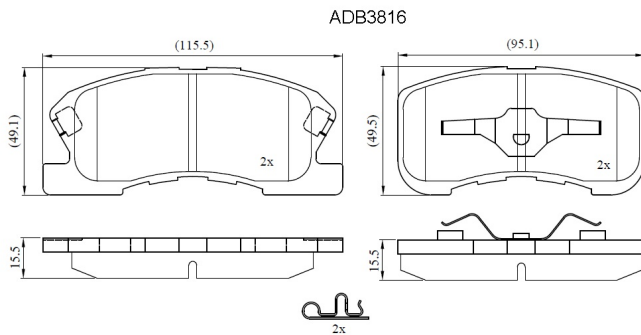

Make: DAIHATSU

Model: STORIA

Part Number: ADB3816

Vehicle Manufacturing/Engine:

Specifications

Fitting Position	:	Front
Model Date	:	2000-2005
Or. Caliper	:	
WVA	:	23497
FMSI	:	
Length	:	115.5

Width	:	49.1
Thickness	:	15.5