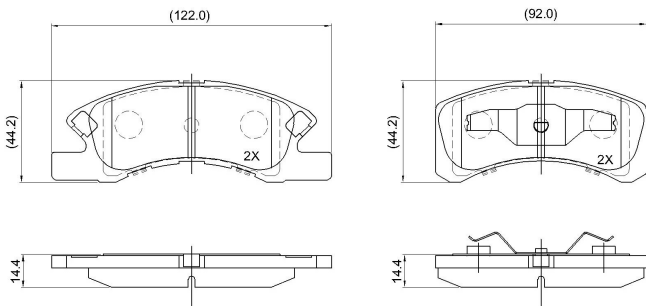

Make: DAIHATSU

Model: Trevis

Part Number: ADB32249

Vehicle Manufacturing/Engine:

ADB32249

Specifications

Fitting Position	:	Front
Model Date	:	03/03-
Or. Caliper	:	
WVA	:	2,42,29,24,230
FMSI	:	

Length	:	92.20/122.10
Width	:	44.4
Thickness	:	15.3