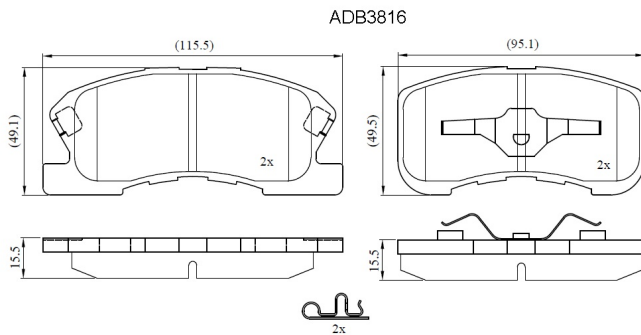

Make: DAIHATSU

Model: YRV

Part Number: ADB3816

Vehicle Manufacturing/Engine:

Specifications

Fitting Position	:	Front
Model Date	:	2001-
Or. Caliper	:	
WVA	:	23497
FMSI	:	
Length	:	115.5

Width	:	49.1
Thickness	:	15.5