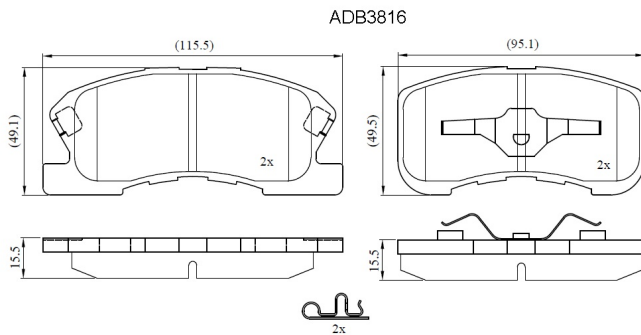

Make: DAIHATSU

Model: YRV

Part Number: ADB3816

Vehicle Manufacturing/Engine:

Specifications

Fitting Position	:	Front
Model Date	:	2002-
Or. Caliper	:	
WVA	:	23497
FMSI	:	
Length	:	115.5

Width	:	49.1
Thickness	:	15.5