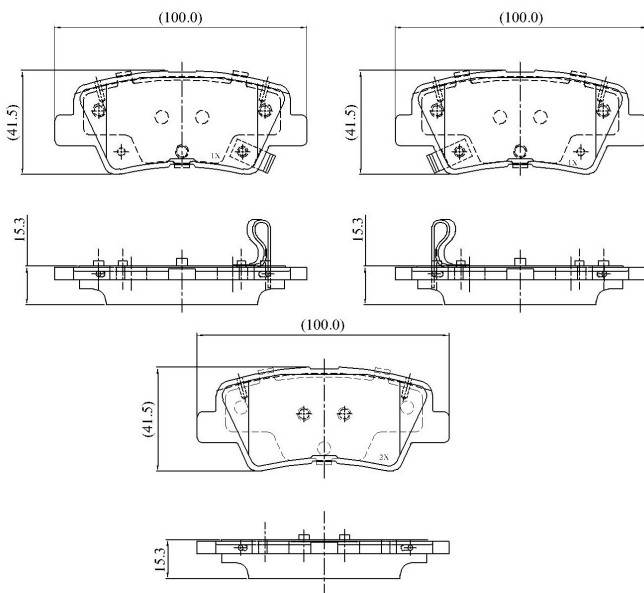

Make: DODGE

Model: ATTITUDE

Part Number: ADB32161

Vehicle Manufacturing/Engine:

ADB32161

Specifications

Fitting Position : Rear

Model Date	:	09/11-
Or. Caliper	:	Akebono
WVA	:	2,49,34,24,93,52,49,36,00,00,00,00,00,000
FMSI	:	
Length	:	99.8
Width	:	41
Thickness	:	15.3