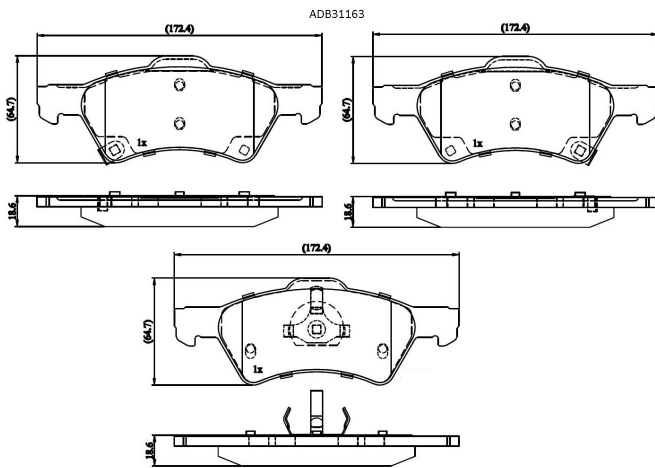

Make: DODGE

Model: Caravan

Part Number: ADB31163

Vehicle Manufacturing/Engine:

Specifications

Fitting Position	:	Front
Model Date	:	00-07
Or. Caliper	:	
WVA	:	

FMSI	:	
Length	:	172.4
Width	:	64.7
Thickness	:	17.7