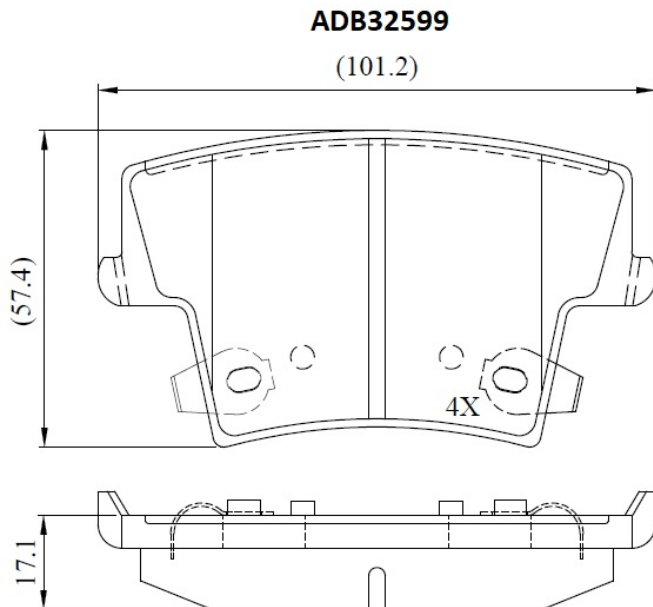

Make: DODGE

Model: Charger

Part Number: ADB32599

Vehicle Manufacturing/Engine:

Specifications

Fitting Position	:	Rear
Model Date	:	Jun-13

Or. Caliper	:	
WVA	:	
FMSI	:	D1057
Length	:	101.2
Width	:	57.4
Thickness	:	17.1