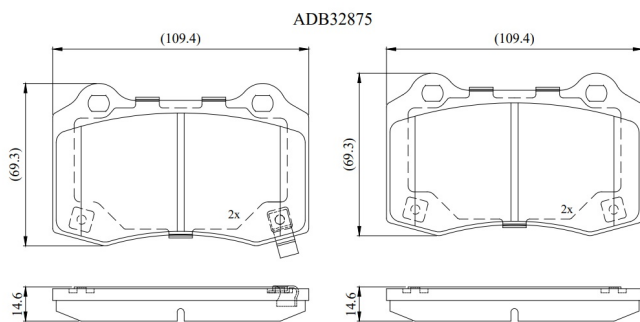

Make: DODGE

Model: Charger

Part Number: ADB32875

Vehicle Manufacturing/Engine:

Specifications

Fitting Position	:	Rear
Model Date	:	06-Aug
Or. Caliper	:	
WVA	:	
FMSI	:	7958-D1053
Length	:	109.4

Width	:	69.3
Thickness	:	14.6