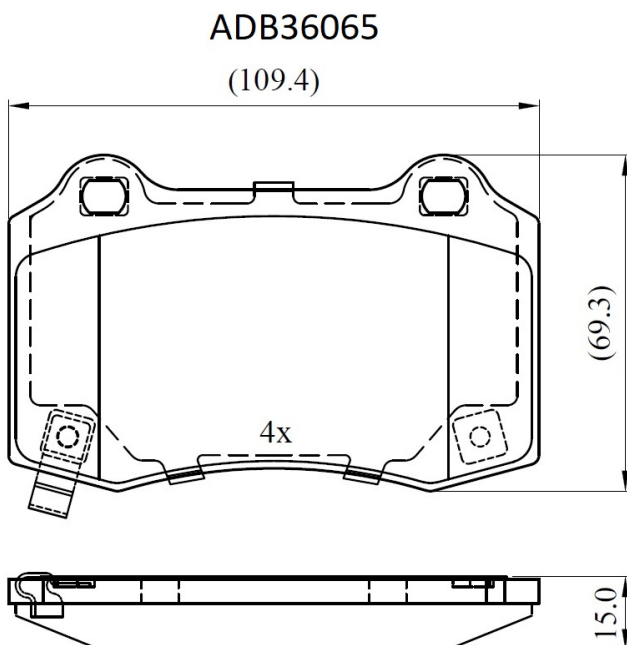

Make: DODGE

Model: Charger

Part Number: ADB36065

Vehicle Manufacturing/Engine:

Specifications

Fitting Position

:

Rear

Model Date	:	2011-
Or. Caliper	:	
WVA	:	24076
FMSI	:	
Length	:	109.6
Width	:	69.1
Thickness	:	14.8