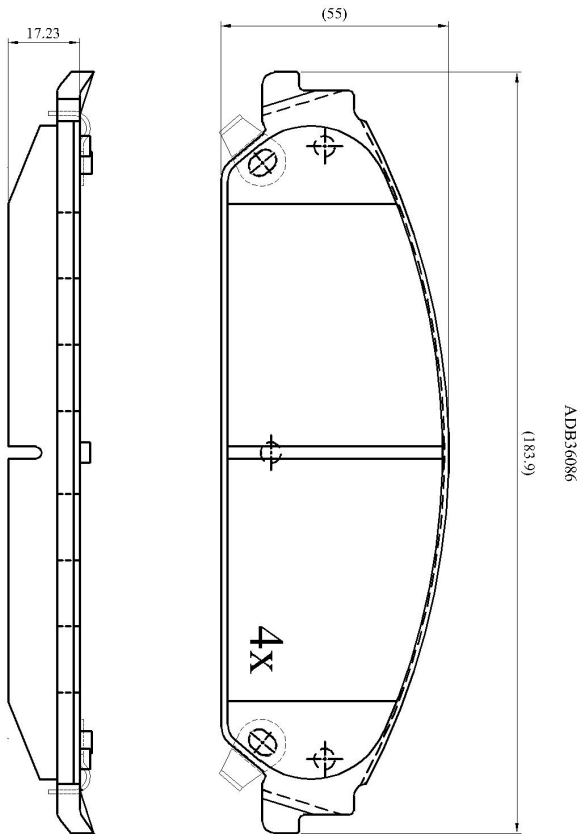

Make: DODGE

Model: Charger

Part Number: ADB36086

Vehicle Manufacturing/Engine:

Specifications

Fitting Position

:

Front

Model Date	:	2010-2014
Or. Caliper	:	
WVA	:	25,60,52,56,06,24,164
FMSI	:	
Length	:	183.5
Width	:	55
Thickness	:	17.8