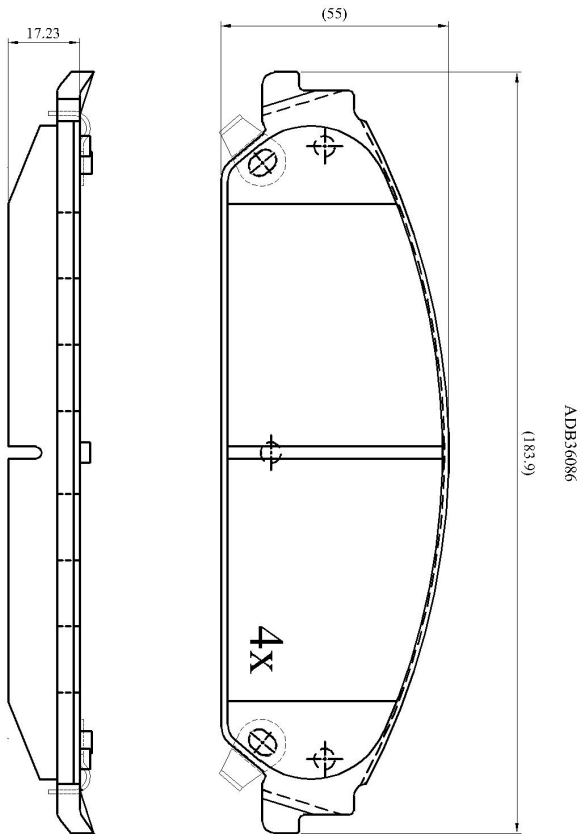

Make: DODGE

Model: Charger

Part Number: ADB36086

Vehicle Manufacturing/Engine:

Specifications

Fitting Position

:

Front

Model Date	:	2010-
Or. Caliper	:	
WVA	:	25,60,52,56,06,24,164
FMSI	:	
Length	:	183.5
Width	:	55
Thickness	:	17.8