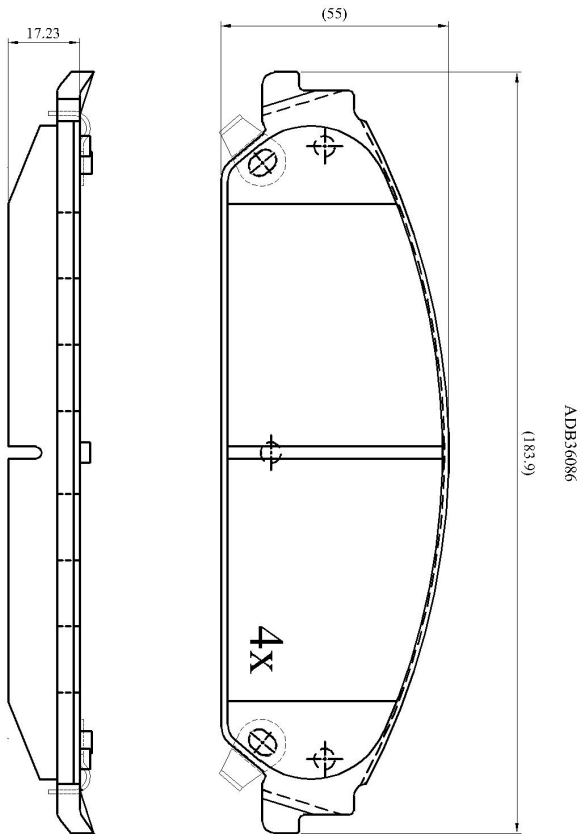

Make: DODGE

Model: Charger

Part Number: ADB36086

Vehicle Manufacturing/Engine:

Specifications

Fitting Position

:

Front

Model Date	:	2011-
Or. Caliper	:	
WVA	:	25,60,52,56,06,24,164
FMSI	:	
Length	:	183.5
Width	:	55
Thickness	:	17.8