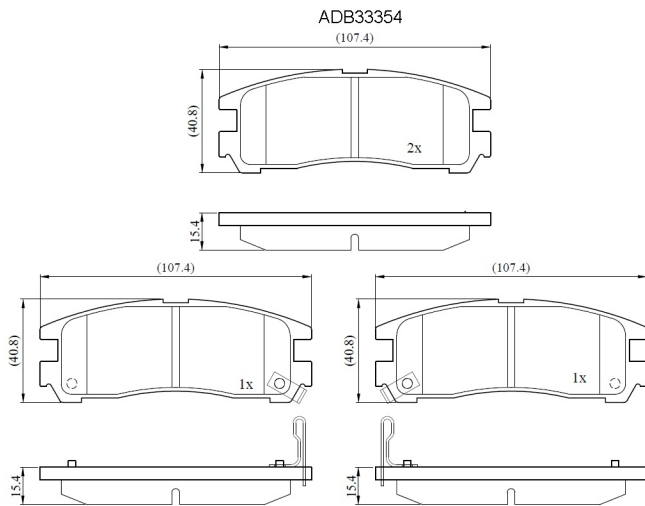

Make: DODGE

Model: Colt Vista

Part Number: ADB33354

Vehicle Manufacturing/Engine:

Specifications

Fitting Position	:	Rear
Model Date	:	92-94
Or. Caliper	:	

WVA	:	
FMSI	:	7272-D383
Length	:	107.4
Width	:	40.8
Thickness	:	15.4