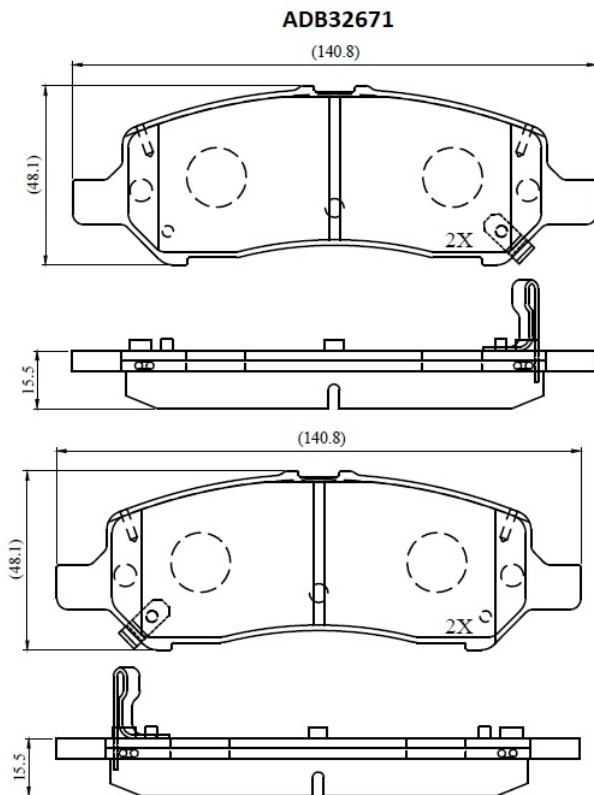

Make: DODGE

Model: DART

Part Number: ADB32671

Vehicle Manufacturing/Engine:

Specifications

Fitting Position	:	Rear
Model Date	:	13-
Or. Caliper	:	
WVA	:	
FMSI	:	D1647
Length	:	140.8
Width	:	48.1
Thickness	:	15.5