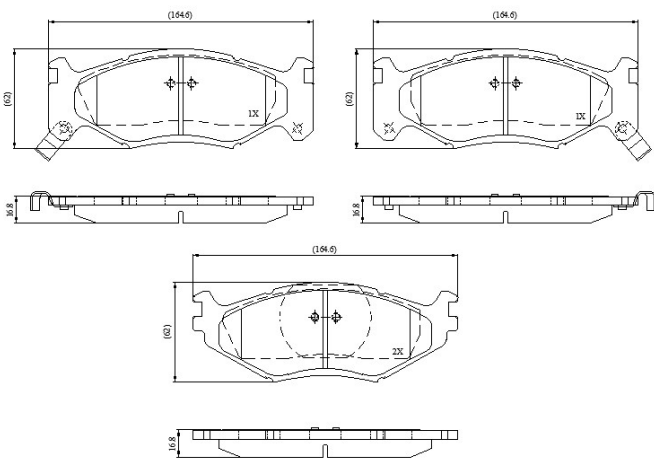

Make: DODGE

Model: Daytona

Part Number: ADB3790

Vehicle Manufacturing/Engine:

ADB3790

Specifications

Fitting Position	:	Front
Model Date	:	01/91-07/93
Or. Caliper	:	

WVA	:	
FMSI	:	
Length	:	164.6
Width	:	62
Thickness	:	16.8